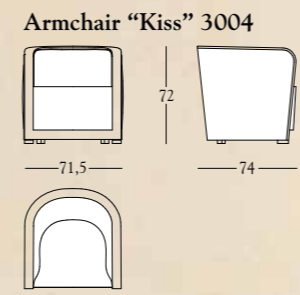

COLLEZIONE

NEW
AGE

Cabinet 3003

Console
"Galuchat" 3005

Mirror
"Rovere" 3006

Armchair "Kiss" 3004

Coffee Table 3002

Side Table 3001