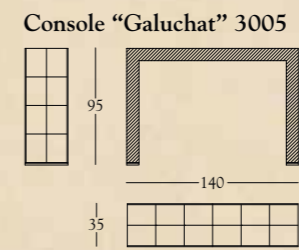

COLLEZIONE

NEW
AGE

Cabinet 3003

Console
"Galuchat" 3005

Mirror
"Rovere" 3006

Armchair "Kiss" 3004

Coffee Table 3002

Side Table 3001