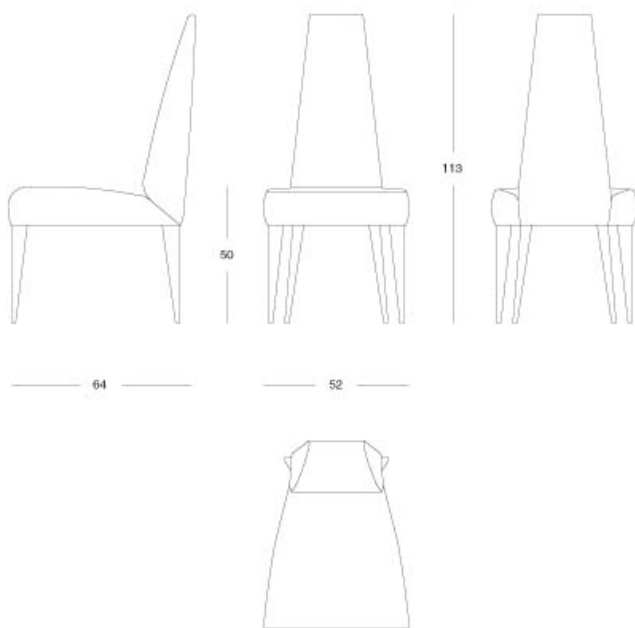

Kajal - Dining chair

Dining chair

Articolo: **3101**

Collezione: **Kajal**

L x D x H: **52x64x113**

Descrizione: Dining chair with legs finished with parchment (ref. catalogue: col.102 natural matt) Different fabrics as catalogue or c.o.m. upholstery