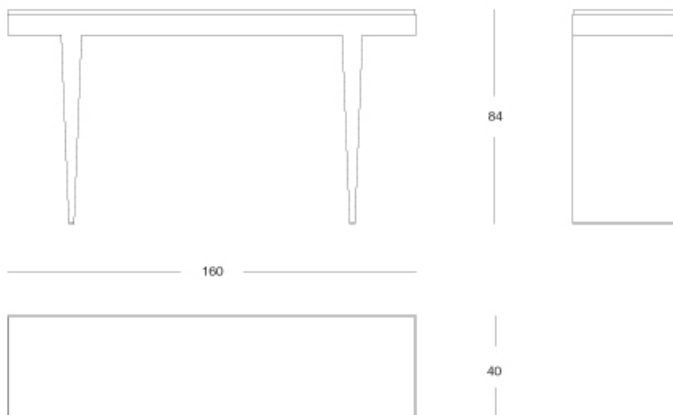

### Console

Articolo: **3104**

Collezione: **Kajal**

L x D x H: **160x40x84**

Descrizione: Console finished with parchment (ref. catalogue: col.102 natural matt, 171 maple stained). Legs and frame: maple stained.