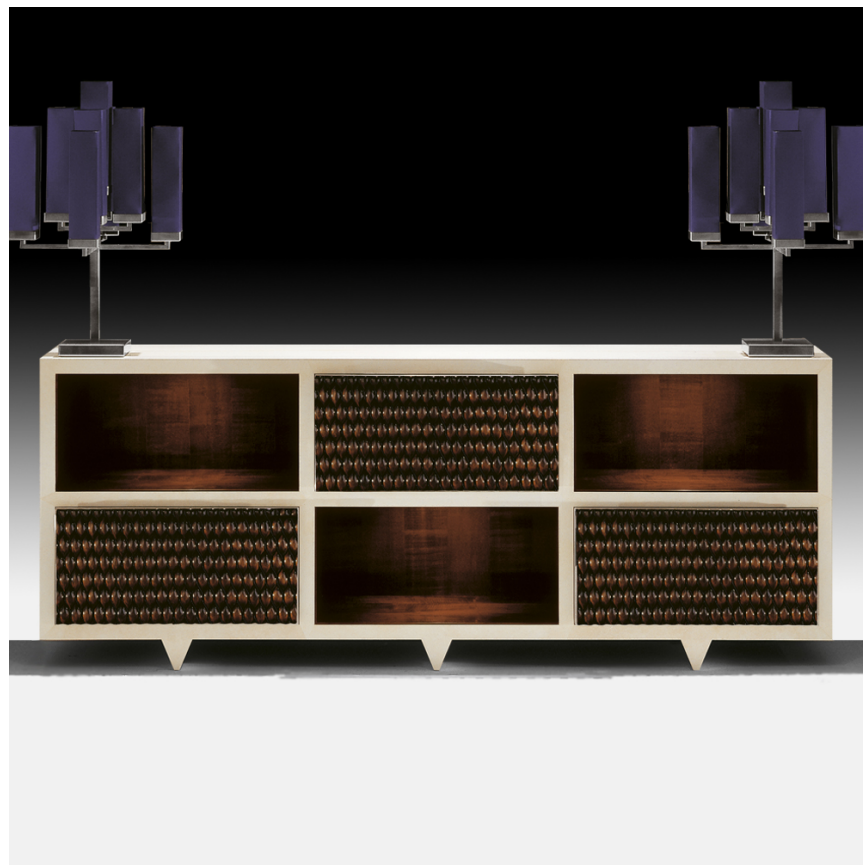

Kajal - Bar unit

Bar unit

Articolo: **3105**

Collezione: **Kajal**

L x D x H: **263x55x103**

Descrizione: Bar unit finished with parchment (ref. catalogue: col. 102 natural matt, 171 maple stained) and carved maple stained doors. With 5 spotlights, 2 drawers, 1 flap and nicked brass details.