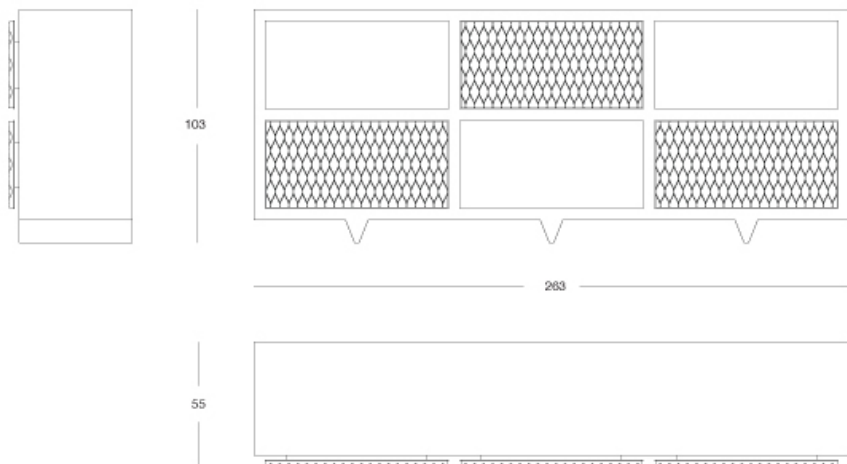

Kajal - Bar unit

Bar unit

Articolo: **3105**

Collezione: **Kajal**

L x D x H: **263x55x103**

Descrizione: Bar unit finished with parchment (ref. catalogue: col. 102 natural matt, 171 maple stained) and carved maple stained doors. With 5 spotlights, 2 drawers, 1 flap and nicked brass details.