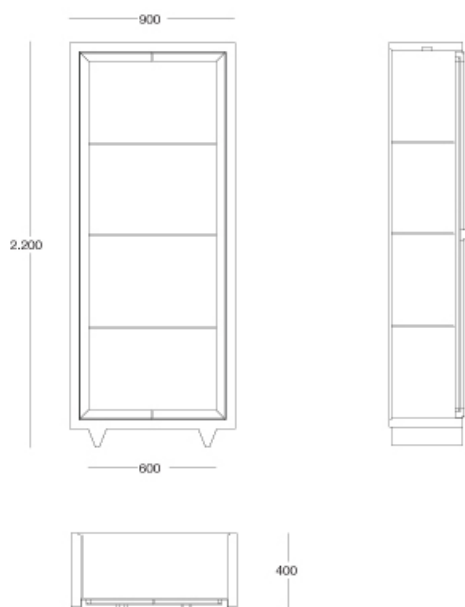

### Showcase

Articolo: **3106**

Collezione: **Kajal**

L x D x H: **90x47x220**

Descrizione: Showcase finished with parchment (ref. catalogue: col.102 natural matt, 171 maple stained) and maple internal finish. With 2 spotlights, 2 glass doors and 3 glass shelves: The handles are a particular kajal design, with nicked brass details.