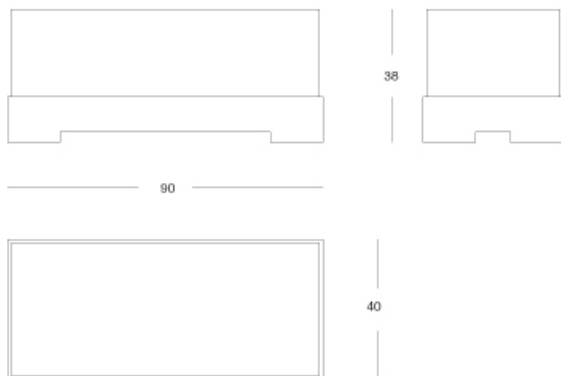

Kajal - Rectangular pouff

Rectangular pouff

Articolo: **3108**

Collezione: **Kajal**

L x D x H: **90x40x38**

Descrizione: Rectangular pouff finished with parchment (ref. catalogue: col.108 moka matt). Different fabrics as catalogue or c.o.m. upholstery.