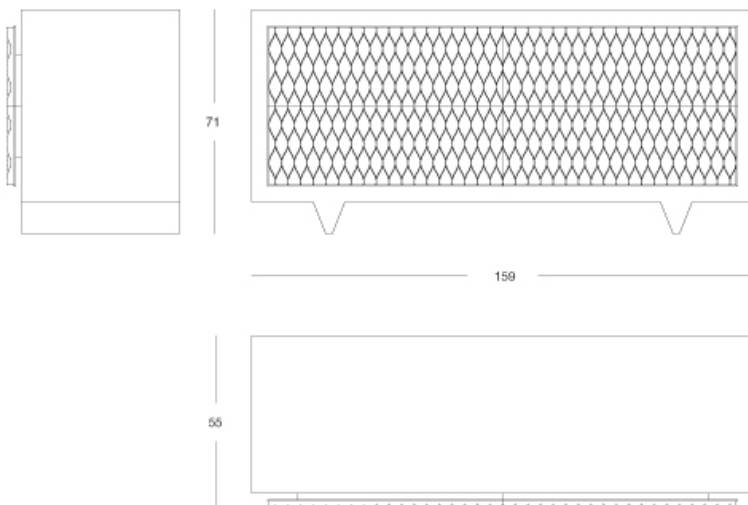

## Kajal - Chest with 4 drawers

### Chest with 4 drawers

Articolo: **3109**

Collezione: **Kajal**

L x D x H: **159x55x71**

Descrizione: Chest of drawers with 4 drawers finished with parchment (ref. catalogue: col.102 natural matt, 171 maple stained) and carved maple stained. Nicked brass details.