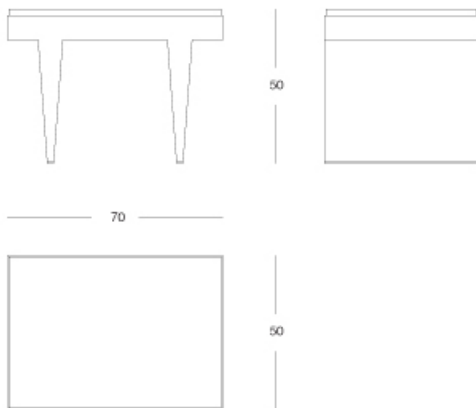

## Kajal - Side table

### Side table

Articolo: **3110**

Collezione: **Kajal**

L x D x H: **70x50x50**

Descrizione: Side table finished with parchment (ref. catalogue: col.102 natural matt, 171 maple stained) and maple stained.