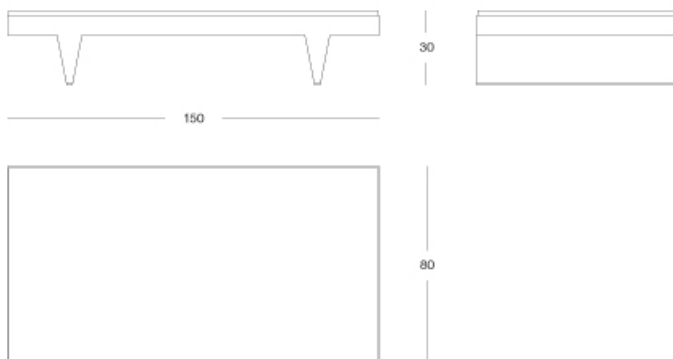

Kajal - Coffee table

Coffee table

Articolo: **3111**

Collezione: **Kajal**

L x D x H: **150x80x30**

Descrizione: Coffee table finished with parchment (ref. catalogue: col. 102 natural matt, 171 maple stained) and maple stained.