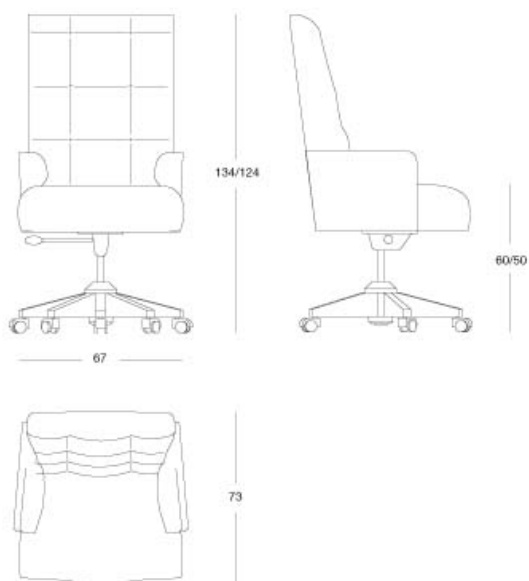

Kajal - Office armchair "pasha"

Office armchair "pasha"

Articolo: **3114**

Collezione: **Kajal**

L x D x H: **67x76x134/124**

Descrizione: Office armchair "pasha" with system for seat height adjustment included. Finished with parchment (ref. catalogue: col.102 natural matt). Different fabrics as catalogue or c.o.m. upholstery.