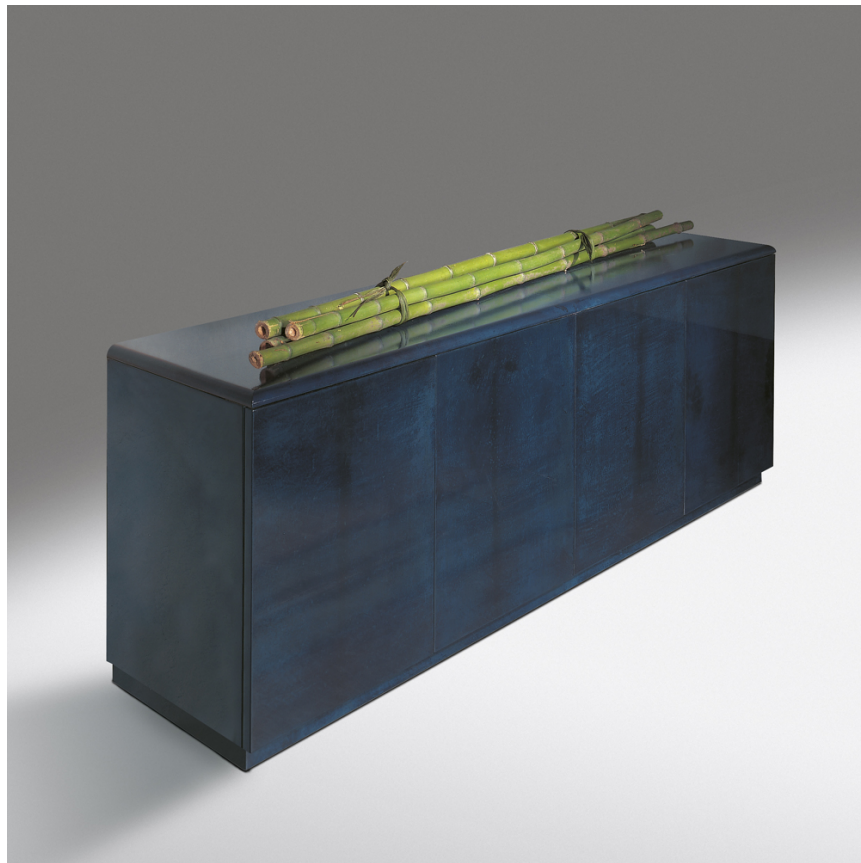

Classic - Sideboard

Sideboard

Articolo: **2057**

Collezione: **Classic**

L x D x H: **210x50x75**

Descrizione: Sideboard with linear design, covered by precious parchment highgloss finished (catalogue ref.: 016 blue highgloss) Four doors. Available in different sizes.