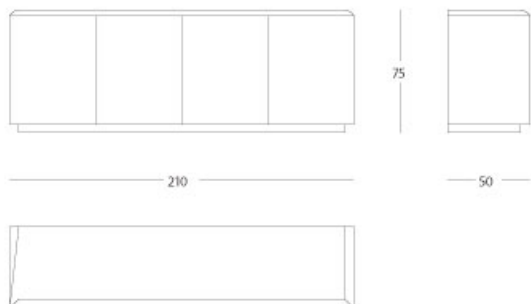

Classic - Sideboard

Sideboard

Articolo: **2057**

Collezione: **Classic**

L x D x H: **210x50x75**

Descrizione: Sideboard with linear design, covered by precious parchment highgloss finished (catalogue ref.: 016 blue highgloss) Four doors. Available in different sizes.