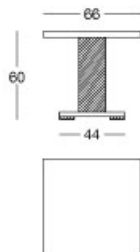

## New age - Side table

### Side table

Articolo: **3001**

Collezione: **New age**

L x D x H: **66X66X60**

Descrizione: Side table finished with parchment with contrasting base and feet (ref. catalogue: col.102 natural matt, 172 oak stained wenge matt). From the simple comes the glamour.