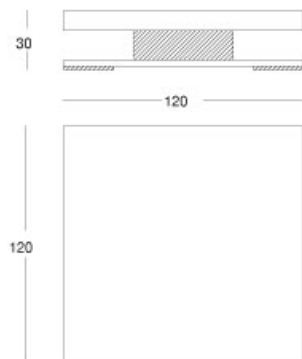

New age - Coffee table

Coffee table

Articolo: **3002**

Collezione: **New age**

L x D x H: **120X120X30**

Descrizione: Coffee table finished with parchment with contrasting base and feet (ref. catalogue: col.102 natural matt, 172 oak stained wenge matt). From the simple comes the glamour.