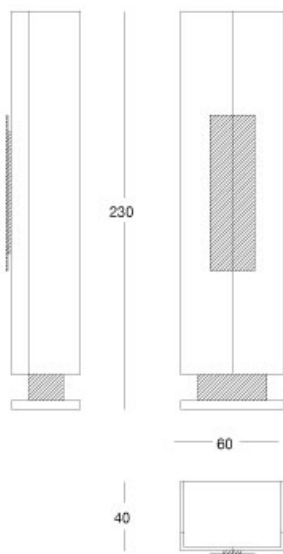

New age - Cabinet

Cabinet

Articolo: **3003**

Collezione: **New age**

L x D x H: **60X40X230**

Descrizione: Cabinet finished with parchment and oak stained wenge (ref. catalogue: col.102 natural matt, 107 oak stained wenge matt). Internal finish in oak stained wenge, with 5 shelves. Glass shelves and spot light on demand. Available also with ebony highgloss (ref. catalogue col. 073). Slim and elegant, it can be used to display objects, books, etc.