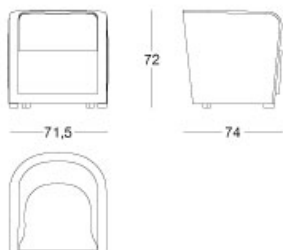

### Armchair

Articolo: **3004**

Collezione: **New age**

L x D x H: **72X74X72**

Descrizione: Armchair New Age finished with parchment (ref. catalogue: col. 106 cioccolato matt or 008 moka highgloss). Different fabrics available as catalogue or c.o.m. upholstery