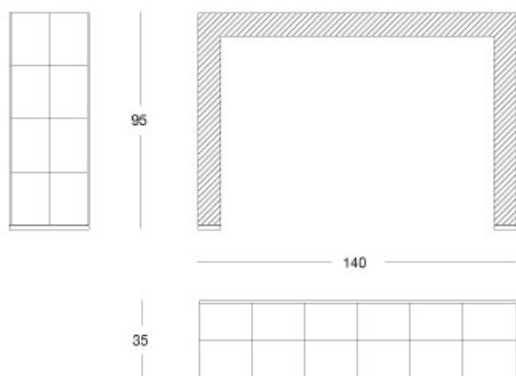

New age - Console "galuchat"

Console "galuchat"

Articolo: **3005**

Collezione: **New age**

L x D x H: **140X35X95**

Descrizione: Console "galuchat" finished with natural stringray and framed by oak stained wenge (ref. catalogue: G02 natural stringray matt, 172 oak stained wenge matt). Satin brass details.