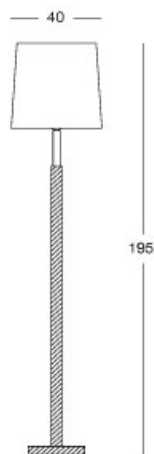

## New age - Floor lamp

### Floor lamp

Articolo: **3051**

Collezione: **New age**

L x D x H: **40X40X195**

Descrizione: Floor lamp (ref. catalogue: col.102 natural matt, or col.172 oak stained wenge matt)