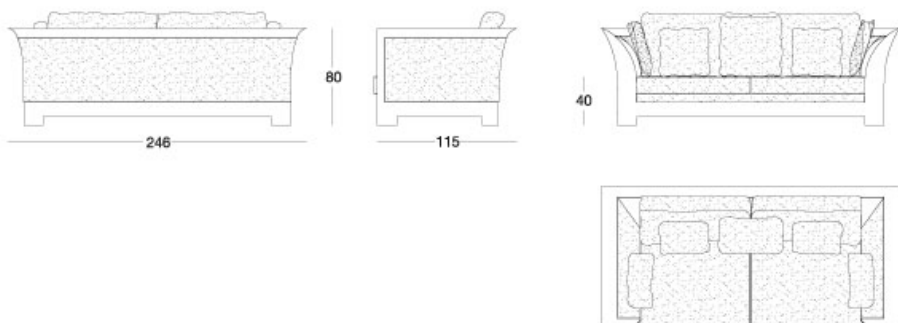

Moon - Sofa

Sofa

Articolo: **2900**

Collezione: **Moon**

L x D x H: **246X115X80**

Descrizione: Sofa with parchment structure (ref. catalogue: col.102 natural matt). Different fabrics available as catalogue or c.o.m. upholstery. Also available custom size and in different finishings.