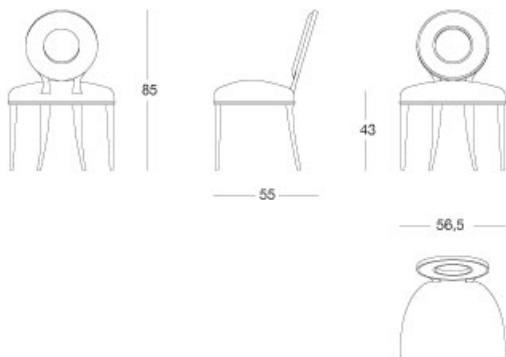

Moon - Dining chair

Dining chair

Articolo: **2901**

Collezione: **Moon**

L x D x H: **57X55X85**

Descrizione: Dining chair finished with parchment (ref.catalogue: col.106 cioccolato matt). Different fabrics available as catalogue or c.o.m. upholstery