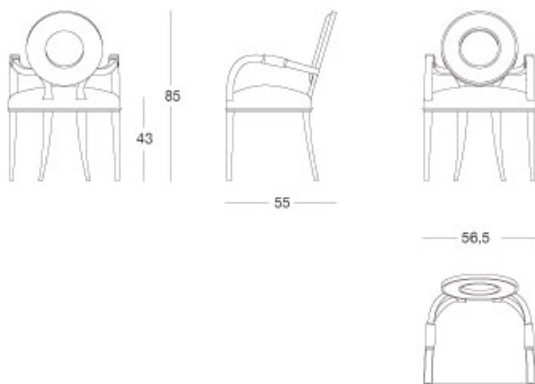

Moon - Dining armchair

Dining armchair

Articolo: **2902**

Collezione: **Moon**

L x D x H: **57X55X85**

Descrizione: Dining armchair finished with parchment (ref. Catalogue: col.106 cioccolato matt). Different fabrics available as catalogue or c.o.m. upholstery.