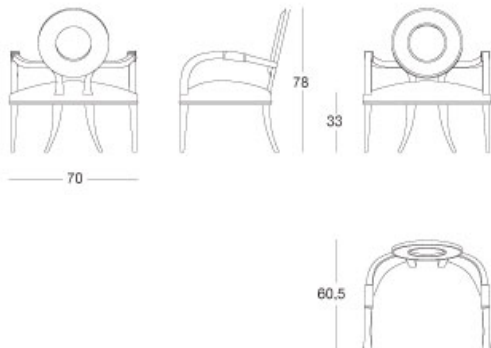

Moon - Low armchair

Low armchair

Articolo: **2903**

Collezione: **Moon**

L x D x H: **70X61X78**

Descrizione: Low armchair finished with parchment (ref. catalogue: col.102 natural matt) Different fabrics available as catalogue or c.o.m. upholstery.