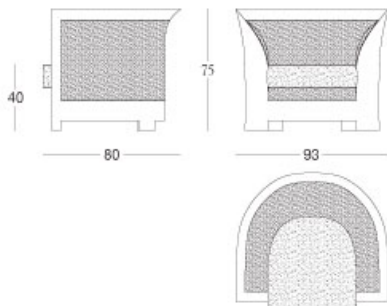

Moon - Round armchair

Round armchair

Articolo: **2904**

Collezione: **Moon**

L x D x H: **93X80X75**

Descrizione: Round armchair finished with parchment (ref. catalogue: col.102 natural matt). Different fabrics as catalogue or c.o.m. upholstery.