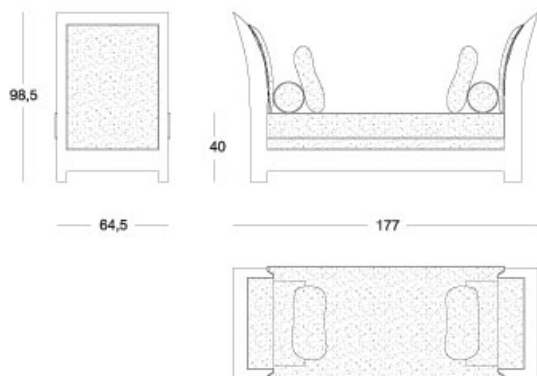

Moon - Bench

Bench

Articolo: **2905**

Collezione: **Moon**

L x D x H: **177X65X99**

Descrizione: Bench finished with parchment (ref. catalogue: col.106 cioccolato matt). Different fabrics available as catalogue or c.o.m. upholstery.