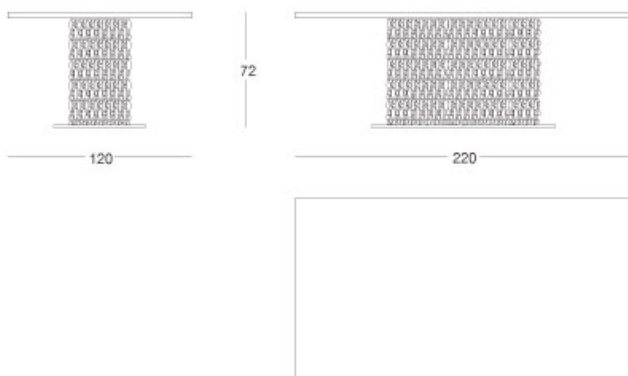

Moon - Dining table "scultura"

Dining table "scultura"

Articolo: **2906**

Collezione: **Moon**

L x D x H: **220X120X72**

Descrizione: Dining table "scultura". Top finished with parchment (ref. catalogue: col.106 cioccolato matt). The base is a brass casting polished nickel, designed by Tura and made in one piece. This is one of the best known and sold Tura creations all over the world. Available in different color, finishing and size.