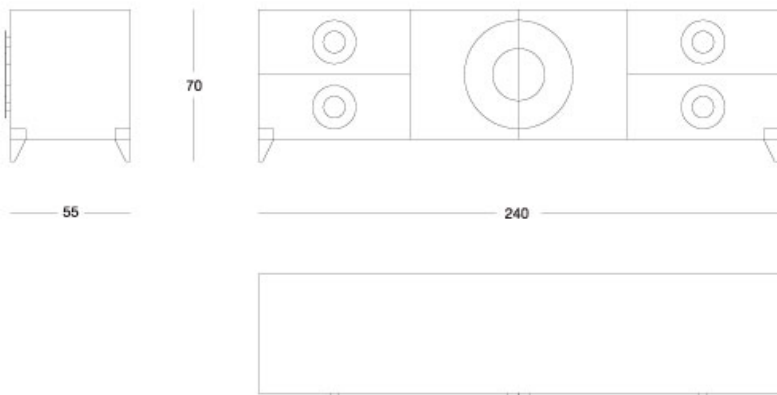

Moon - Buffet

Buffet

Articolo: **2907**

Collezione: **Moon**

L x D x H: **240X55X70**

Descrizione: Buffet finished with parchment (ref. catalogue: col.106 cioccolato matt) with polished nickel details and precious handles. 4 drawers, 2 doors and 1 wooden shelf.