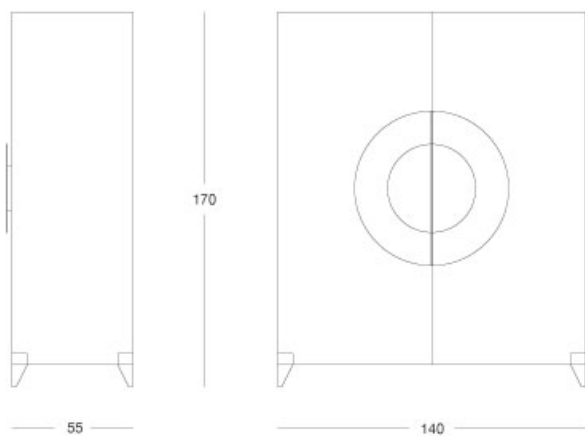

Moon - Cabinet

Cabinet

Articolo: **2909**

Collezione: **Moon**

L x D x H: **140X55X170**

Descrizione: Cabinet finished with parchment (ref. catalogue: col.102 natural matt) with internal finish and 9 shelves in natural maple. The precious handle is a mosaic of Murano glasses, making this furniture piece a unique art creation.