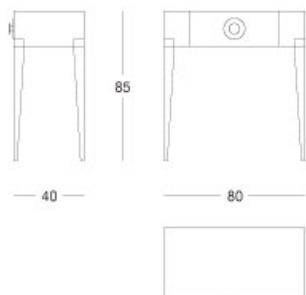

### Console

Articolo: **2910**

Collezione: **Moon**

L x D x H: **80X40X85**

Descrizione: Console finished with parchment (ref. catalogue: col.106 cioccolato matt) with polished nickel details. One drawer. Available also in the long version (l. 250 cm) or on custom size.