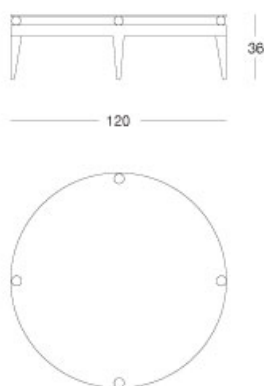

Moon - Side table

Side table

Articolo: **2911**

Collezione: **Moon**

L x D x H: **diam. 120X36**

Descrizione: Side table finished with parchment (ref. catalogue: col.102 natural matt) and glass top. Four polished nickel spheres.