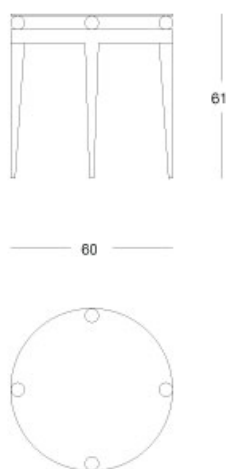

Moon - Side table

Side table

Articolo: **2912**

Collezione: **Moon**

L x D x H: **diam. 60X61**

Descrizione: Side table Moon finished with parchment (ref. catalogue: col.106 cioccolato matt) and glass top. Four polished nickel spheres.