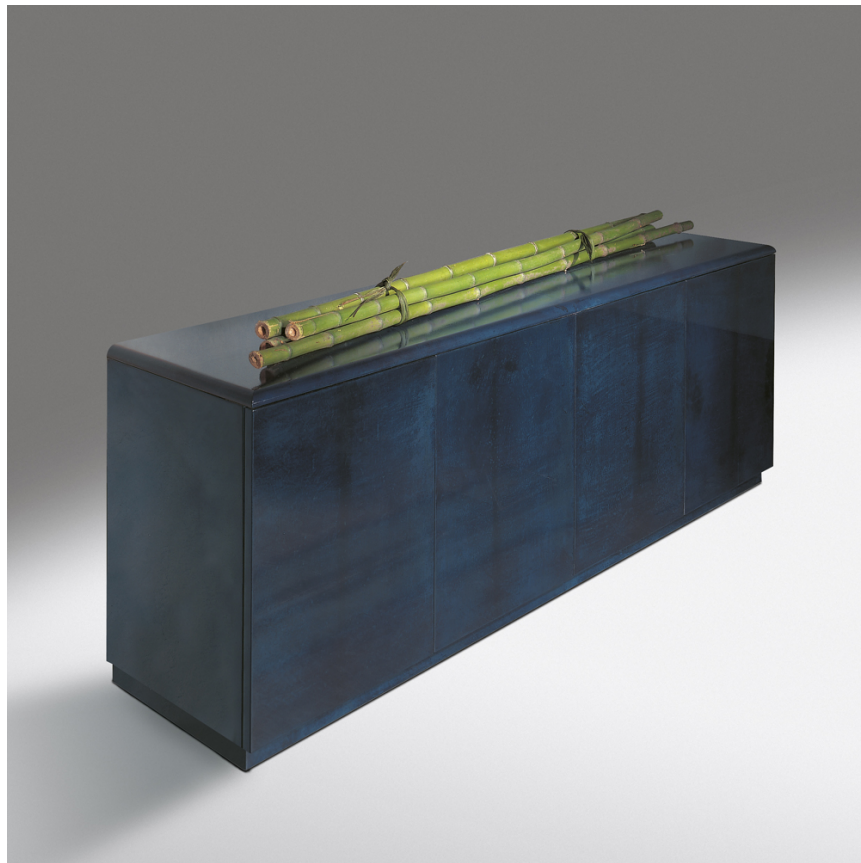

## Classic - Sideboard 3 doors

### Sideboard 3 doors

Articolo: **2058**

Collezione: **Classic**

L x D x H: **158x50x75**

Descrizione: Sideboard with linear design, covered by precious parchment highgloss finished (catalogue ref.: 016 blue highgloss)  
Three doors. Available in different sizes.