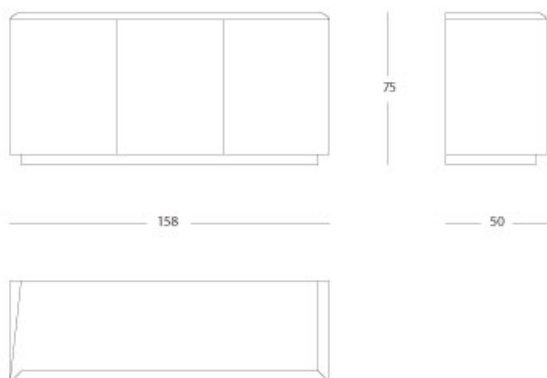

## Classic - Sideboard 3 doors

### Sideboard 3 doors

Articolo: **2058**

Collezione: **Classic**

L x D x H: **158x50x75**

Descrizione: Sideboard with linear design, covered by precious parchment highgloss finished (catalogue ref.: 016 blue highgloss)  
Three doors. Available in different sizes.