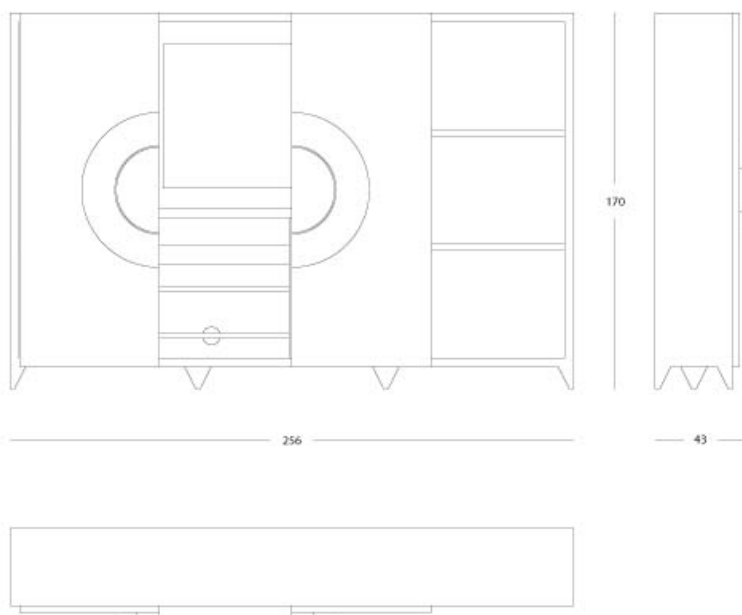

Moon - Plasma cabinet

Plasma cabinet

Articolo: **2915**

Collezione: **Moon**

L x D x H: **256X43X170**

Descrizione: Plasma cabinet with sliding doors, finished with parchment and ebony highgloss (ref. catalogue: col.102 natural matt, 073 ebony highgloss) with polished nickel details. Cd and dvd holder included. Available custom size.