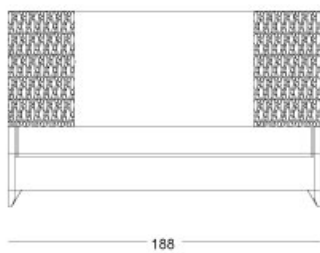

Moon - Double bed "scultura"

Double bed "scultura"

Articolo: **2916**

Collezione: **Moon**

L x D x H: **188X209X118**

Descrizione: Double bed "scultura" finished with parchment (ref. catalogue: col. 108 moka matt) with brass casting polished nickel. Slatted bed base 180x200cm and orthopedic mattress included. Bed cover and cushions available on demand in different fabrics or c.o.m.