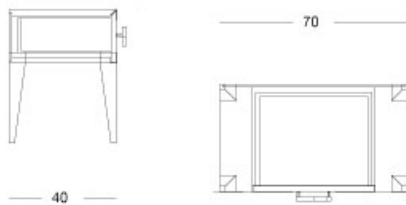

### Night table "scultura"

Articolo: **2917**

Collezione: **Moon**

L x D x H: **70X40X50**

Descrizione: Night table "scultura" with 1 drawer finished with parchment (ref. catalogue: col.108 moka matt) and polished nickel details.