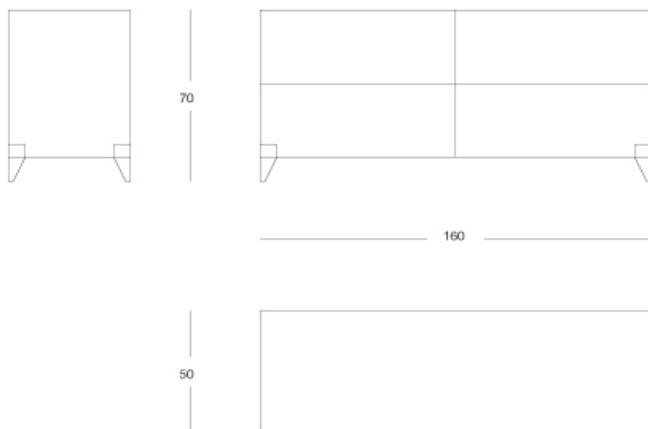

Moon - Chest of drawers "scultura"

Chest of drawers "scultura"

Articolo: **2918**

Collezione: **Moon**

L x D x H: **160X50X70**

Descrizione: Chest of drawers "scultura" with 4 drawers finished with parchment (ref. catalogue: col.108 moka matt) and polished nickel details.