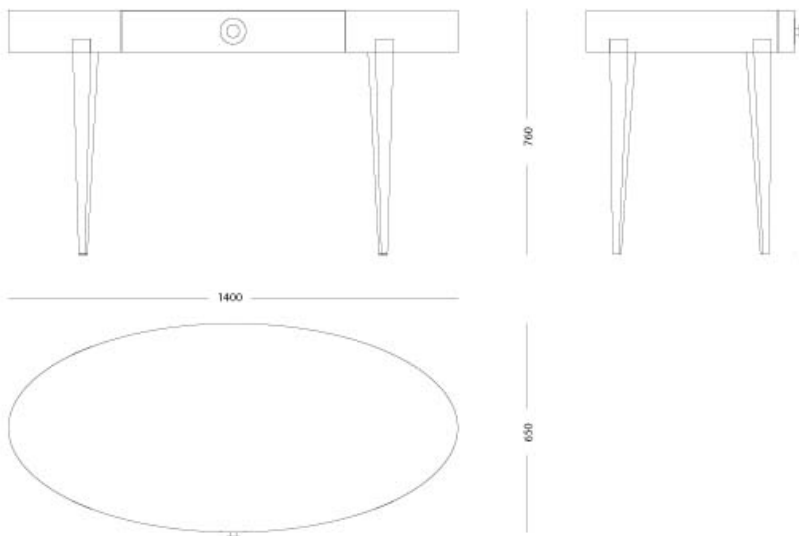

## Moon - Desk

### Desk

Articolo: **2920**

Collezione: **Moon**

L x D x H: **140X65X76**

Descrizione: Desk with 1 drawer finished with parchment (ref. catalogue: col.108 moka matt) and polished nickel details.