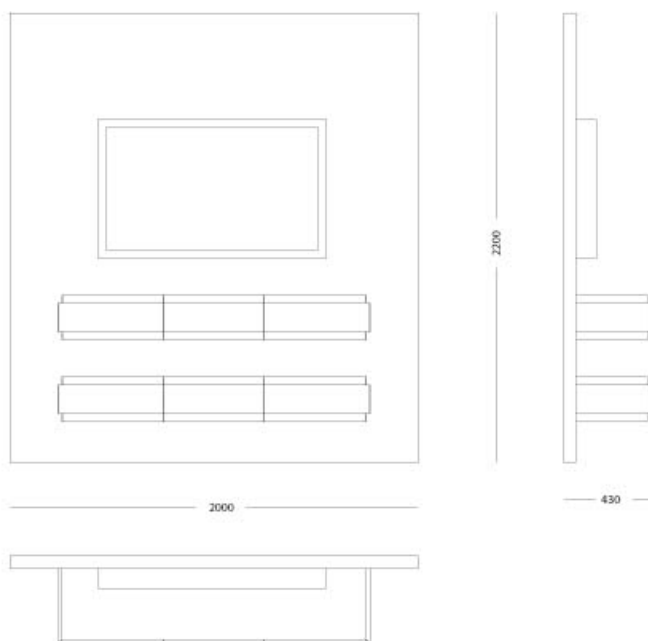

Moon - Plasma wall unit

Plasma wall unit

Articolo: **2921**

Collezione: **Moon**

L x D x H: **200X220X43**

Descrizione: Plasma wall unit finished with ebony highgloss and parchment (ref. catalogue: col.102 natural matt, 073 ebony highgloss) with 4 flaps, 2cd and dvd holders included. Available also custom size.