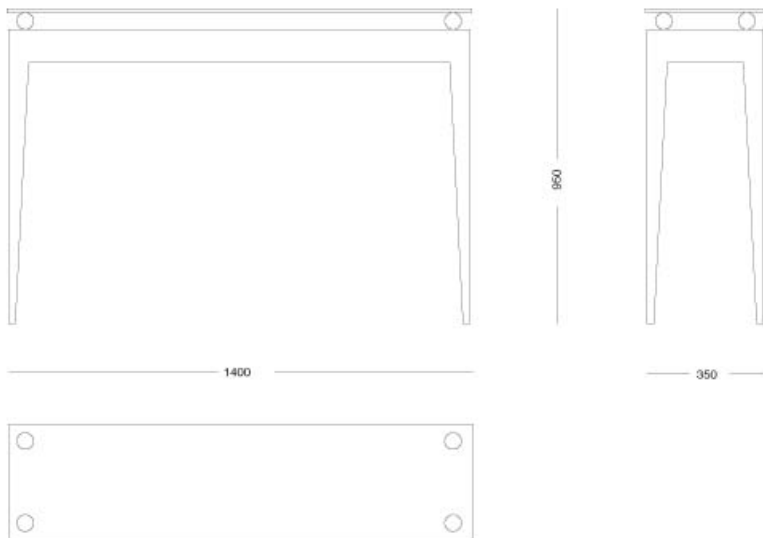

Moon - Console "galuchat"

Console "galuchat"

Articolo: **2922**

Collezione: **Moon**

L x D x H: **140X35X95**

Descrizione: Console "galuchat" (Ref. catalogue: col. G01 sanded shagreen dark grey matt) with glass top and 4 nickel spheres. Available also in parchat.