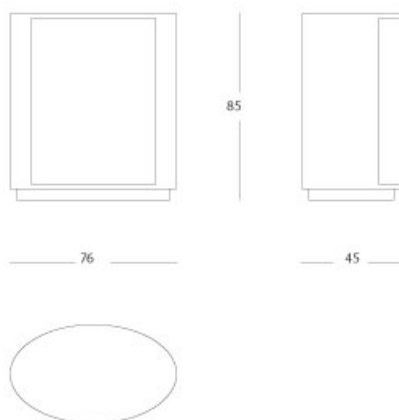

Classic - Bar "ovalino"

Bar "ovalino"

Articolo: **2105**

Collezione: **Classic**

L x D x H: **76x45x85**

Descrizione: Small bar cabinet with oval shape, one door, and inside mirrors. The external finish is parchment highgloss (catalogue ref. col 011 red highgloss).
A classic by Tura, always elegant.