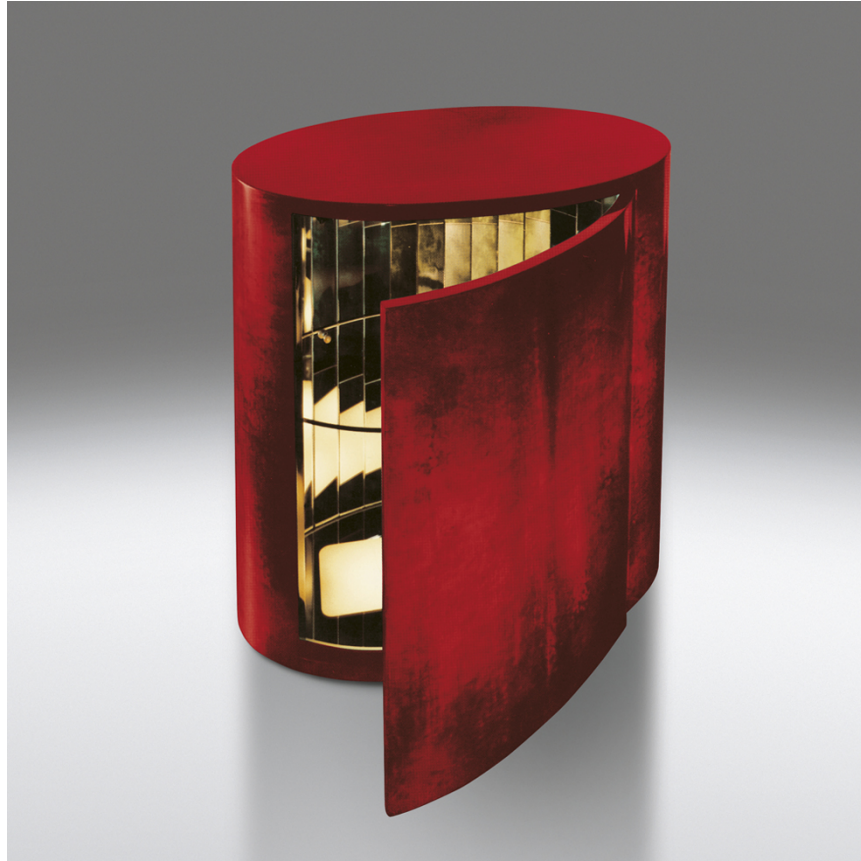

Classic - Bar "ovalino"

Bar "ovalino"

Articolo: **2105**

Collezione: **Classic**

L x D x H: **76x45x85**

Descrizione: Small bar cabinet with oval shape, one door, and inside mirrors. The external finish is parchment highgloss (catalogue ref. col 011 red highgloss).
A classic by Tura, always elegant.