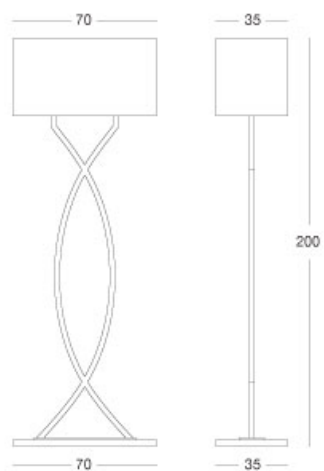

## Moon - Floor lamp "gamma"

### Floor lamp "gamma"

Articolo: **2951**

Collezione: **Moon**

L x D x H: **70X35X200**

Descrizione: Floor lamp "gamma" with base finished with parchment (ref. Catalogue: col.102 natural matt). Polished nickel.