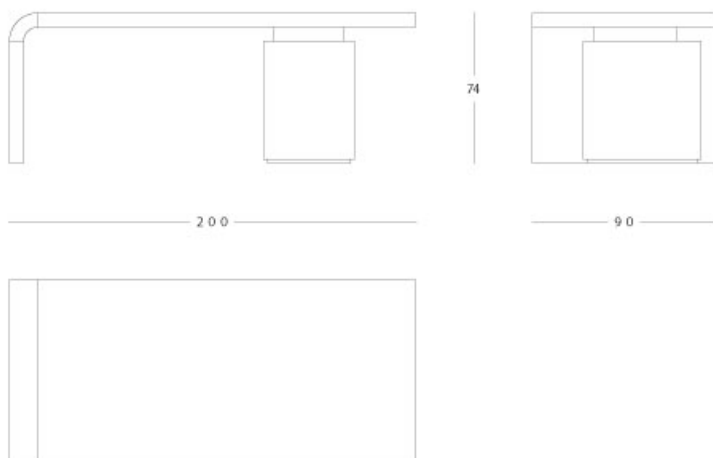

Classic - Desk

Desk

Articolo: **2147**

Collezione: **Classic**

L x D x H: **200x90x74**

Descrizione: Essential and elegant desk, with black laquered base, equipped with drawers. The top is finished in highgloss parchment (catalogue ref.: col. 014 verde malachite highgloss). Available custom size and different colors.