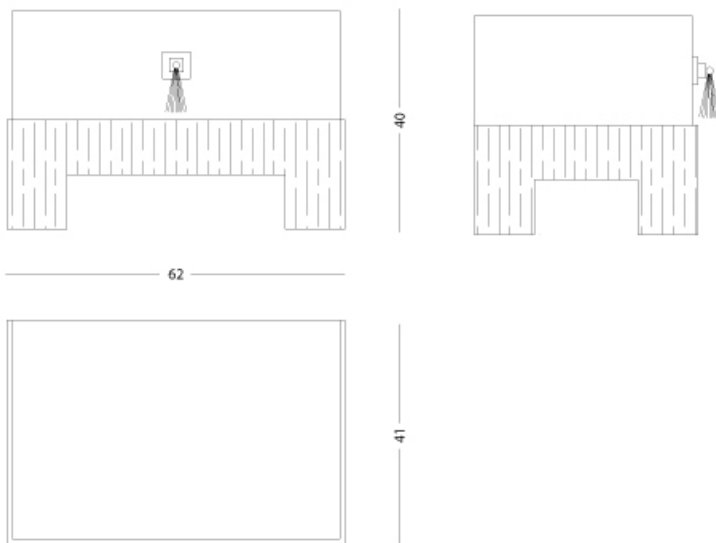

Zen - Night table

Night table

Articolo: **2764**

Collezione: **Zen**

L x D x H: **62X41X40**

Descrizione: Night table with 1 drawer finished with parchment with particular mosaic handwork and base in oak stained wengè (ref. catalogue: col. 102 natural matt, 172 oak stained wenge matt). Satin brass details.