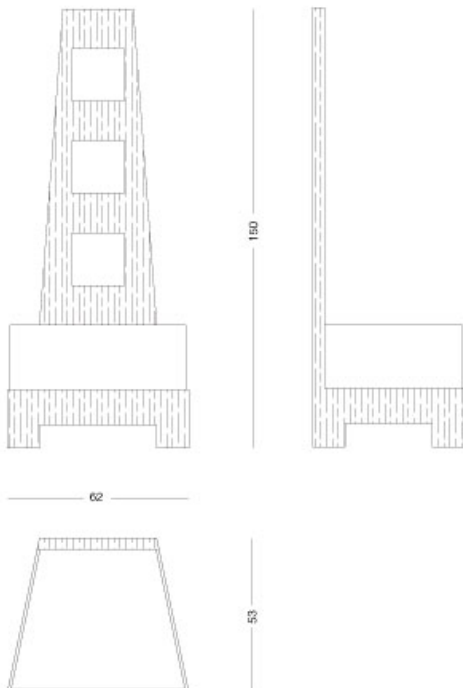

Zen - Chair "totem"

Chair "totem"

Articolo: **2766**

Collezione: **Zen**

L x D x H: **62X53X150**

Descrizione: Chair "totem" finished with oak stained wenge and parchment (ref. catalogue: col.102 natural matt, 172 oak stained wenge matt). Different fabrics available as catalogue or c.o.m. upholstery