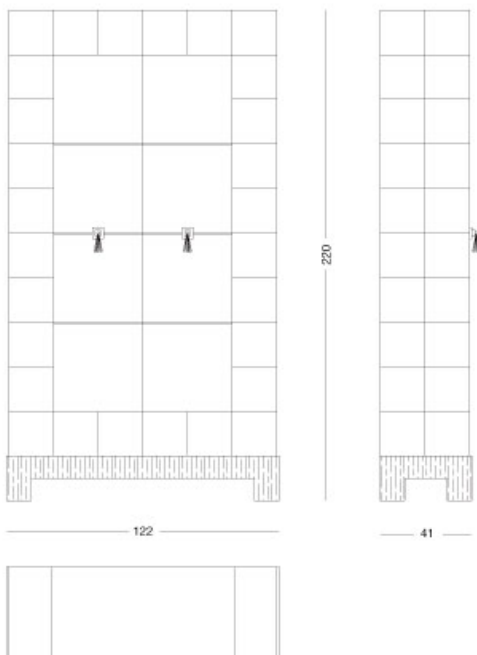

Zen - Showcase

Showcase

Articolo: **2768**

Collezione: **Zen**

L x D x H: **122X41X220**

Descrizione: Showcase finished with parchment with particular mosaic handwork and base in oak stained wengè (ref. catalogue: col.102 natural matt, 172 oak stained wenge matt). With 2 glass doors and 3 glass shelves. Satin brass details.