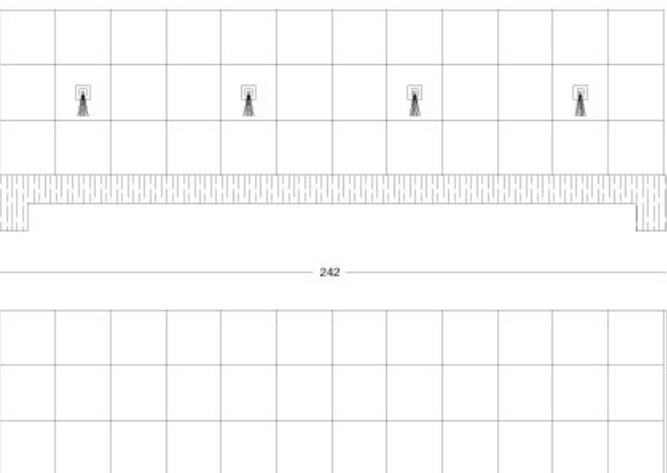

Zen - Buffet

Buffet

Articolo: **2769**

Collezione: **Zen**

L x D x H: **242X61X80**

Descrizione: Buffet finished with parchment with particular mosaic handwork and base in oak stained wengè (ref. catalogue: col.102 natural matt, 172 oak stained wenge matt). With 4 doors and 2 glass shelves. Satin brass details.