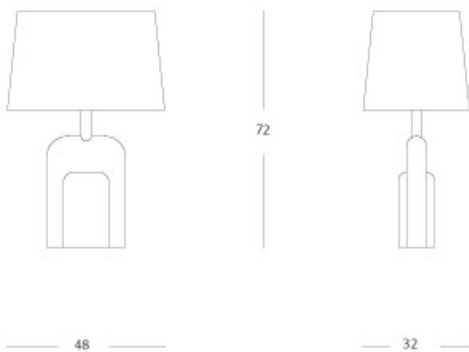

Classic - Table lamp

Table lamp

Articolo: **2156**

Collezione: **Classic**

L x D x H: **48x32x72**

Descrizione: Table lamp with lacquered base and parchment elements (ref. catalogue: col. 014 verde malachite highgloss)
Suitable for office and residential rooms.