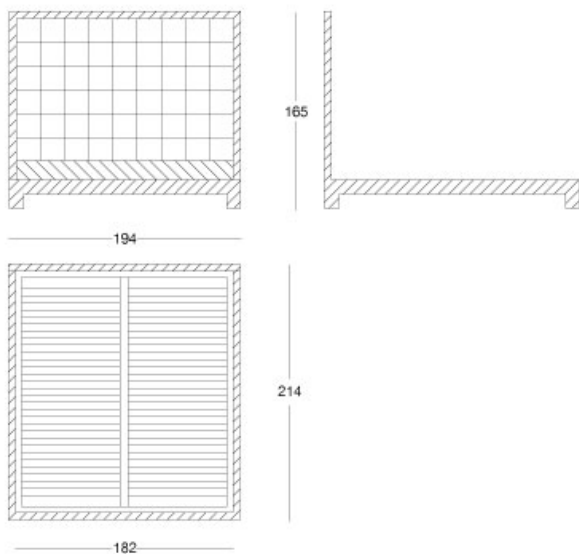

## Zen - Double bed

### Double bed

Articolo: **2775**

Collezione: **Zen**

L x D x H: **194X214X165**

Descrizione: Double bed finished with parchment with particular mosaic handwork and base in oak stained wengè (ref. Catalogue: col. 102 natural matt, 172 oak stained wenge matt). Slatted bed base 180x200cm and orthopedic mattress included. Bed cover and cushions available on demand. Different fabrics as catalogue or c.o.m. upholstery