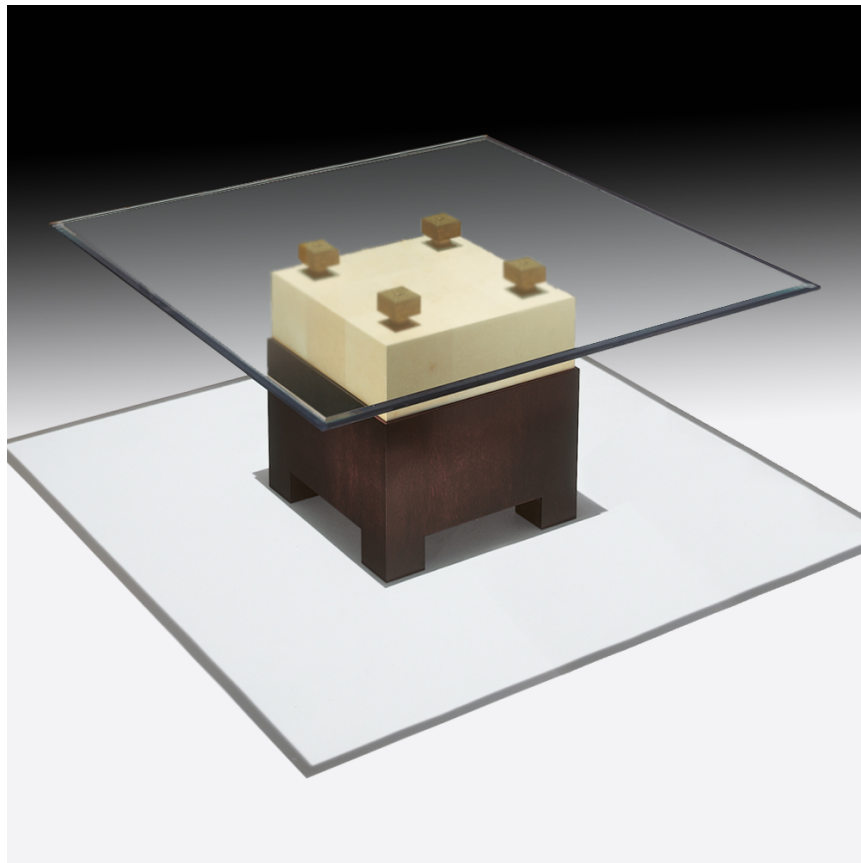

Zen - Dining table "zen glass"

Dining table "zen glass"

Articolo: **2776**

Collezione: **Zen**

L x D x H: **150X150X75**

Descrizione: Dining table "zen glass" finished with parchment with particular mosaic handwork and base in oak stained wengè (ref. catalogue: col.102 natural matt, 172 oak stained wenge matt). Satin brass details.