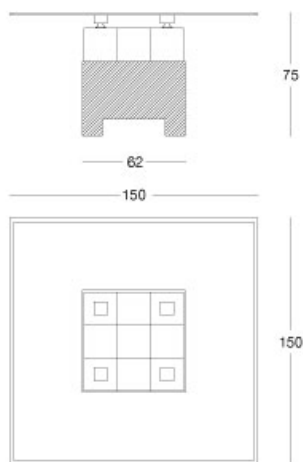

Zen - Dining table "zen glass"

Dining table "zen glass"

Articolo: **2776**

Collezione: **Zen**

L x D x H: **150X150X75**

Descrizione: Dining table "zen glass" finished with parchment with particular mosaic handwork and base in oak stained wengè (ref. catalogue: col.102 natural matt, 172 oak stained wenge matt). Satin brass details.