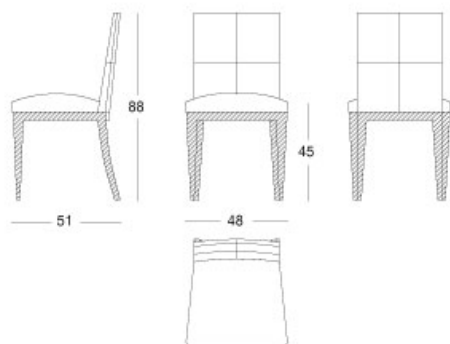

Zen - Dining chair "scacchi"

Dining chair "scacchi"

Articolo: **2777**

Collezione: **Zen**

L x D x H: **48X51X88**

Descrizione: Dining chair "scacchi" finished with parchment with particular mosaic handwork and base in oak stained wengè (ref. catalogue: col.102 natural matt, col. 172 oak stained wenge matt). Different fabrics as catalogue or c.o.m. upholstery