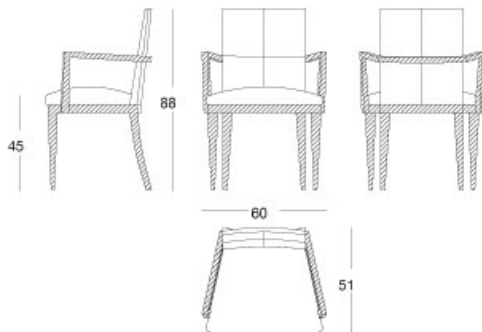

Zen - Dining armchair "scacchi"

Dining armchair "scacchi"

Articolo: **2778**

Collezione: **Zen**

L x D x H: **60X51X88**

Descrizione: Dining armchair "scacchi" finished with parchment with particular mosaic handwork and base in oak stained wengè (ref. catalogue: col. 102 natural matt, 172 oak stained wenge matt). Different fabrics as catalogue or c.o.m. upholstery.