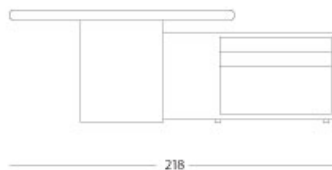

Classic - Desk "pipa"

75

218

68

150

Desk "pipa"

Articolo: **2213**

Collezione: **Classic**

L x D x H: **320x218x75**

Descrizione: Wide desk, suitable for business meetings and conferences too. Equipped with drawers in the lacquered base, this desk's preciousness is emphasized by the parchment top (catalogue ref: col. 005 mandorla highgloss), expressed in all its beauty on the wide surface. Very exclusive.